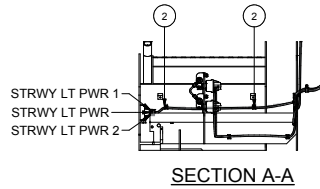

Installation, Electrical, LH Service Bay

| Item | Part No. | Qty | Description | Item | Part No. | Qty | Description |
|--|-----------|-----|---------------------|------|----------|-----|-------------|
| Installation, Electrical, LH Serv Bay | | | | | | | |
| 1 | 595452 | 1 | . Wire Harness, "F" | | | | |
| 2 | 595326 | 16 | . Mount, Tack | | | | |
| 3 | R13808093 | 1 | . Clip, Insul | | | | |