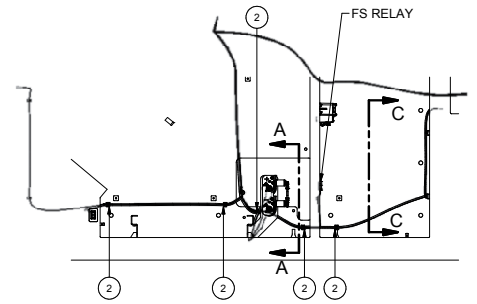

Installation, Electrical, LH Service Bay

| Item | Part No. | Qty | Description | Item | Part No. | Qty | Description |
|--|-----------|-----|---------------------|------|----------|-----|-------------|
| Installation, Electrical, LH Serv Bay | | | | | | | |
| 1 | 595452 | 1 | . Wire Harness, "F" | | | | |
| 2 | 595326 | 16 | . Mount, Tack | | | | |
| 3 | R13808093 | 1 | . Clip, Insul | | | | |