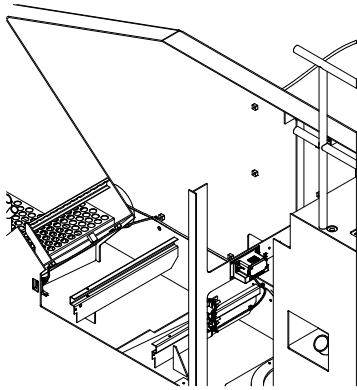

Installation, Electrical, LH Service Bay

| Item | Part No. | Qty | Description | Item | Part No. | Qty | Description |
|--|-----------|-----|---------------------|------|----------|-----|-------------|
| Installation, Electrical, LH Serv Bay | | | | | | | |
| 1 | 595452 | 1 | . Wire Harness, "F" | | | | |
| 2 | 595326 | 16 | . Mount, Tack | | | | |
| 3 | R13808093 | 1 | . Clip, Insul | | | | |