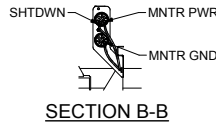

Installation, Electrical, LH Service Bay

| Item | Part No. | Qty | Description | Item | Part No. | Qty | Description |
|--|-----------|-----|---------------------|------|----------|-----|-------------|
| Installation, Electrical, LH Serv Bay | | | | | | | |
| 1 | 595452 | 1 | . Wire Harness, "F" | | | | |
| 2 | 595326 | 16 | . Mount, Tack | | | | |
| 3 | R13808093 | 1 | . Clip, Insul | | | | |