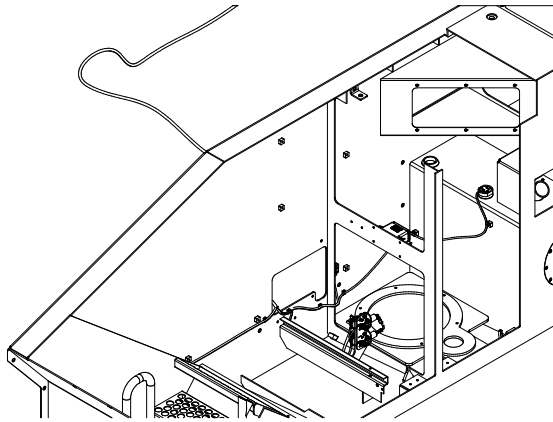

Installation, Electrical, LH Service Bay

| Item | Part No. | Qty | Description | Item | Part No. | Qty | Description |
|--|-----------|-----|---------------------|------|----------|-----|-------------|
| Installation, Electrical, LH Serv Bay | | | | | | | |
| 1 | 595452 | 1 | . Wire Harness, "F" | | | | |
| 2 | 595326 | 16 | . Mount, Tack | | | | |
| 3 | R13808093 | 1 | . Clip, Insul | | | | |