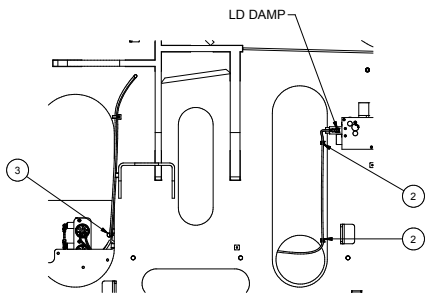

Installation, Electrical, LH Service Bay

| Item | Part No. | Qty | Description | Item | Part No. | Qty | Description |
|--|-----------|-----|---------------------|------|----------|-----|-------------|
| Installation, Electrical, LH Serv Bay | | | | | | | |
| 1 | 595452 | 1 | . Wire Harness, "F" | | | | |
| 2 | 595326 | 16 | . Mount, Tack | | | | |
| 3 | R13808093 | 1 | . Clip, Insul | | | | |