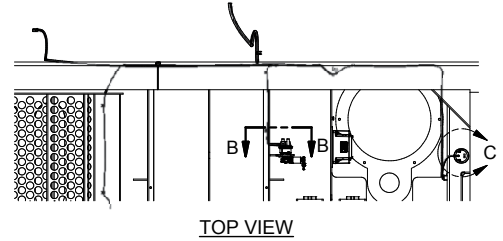

Installation, Electrical, LH Service Bay

| Item | Part No. | Qty | Description | Item | Part No. | Qty | Description |
|--|-----------|-----|---------------------|------|----------|-----|-------------|
| Installation, Electrical, LH Serv Bay | | | | | | | |
| 1 | 595452 | 1 | . Wire Harness, "F" | | | | |
| 2 | 595326 | 16 | . Mount, Tack | | | | |
| 3 | R13808093 | 1 | . Clip, Insul | | | | |